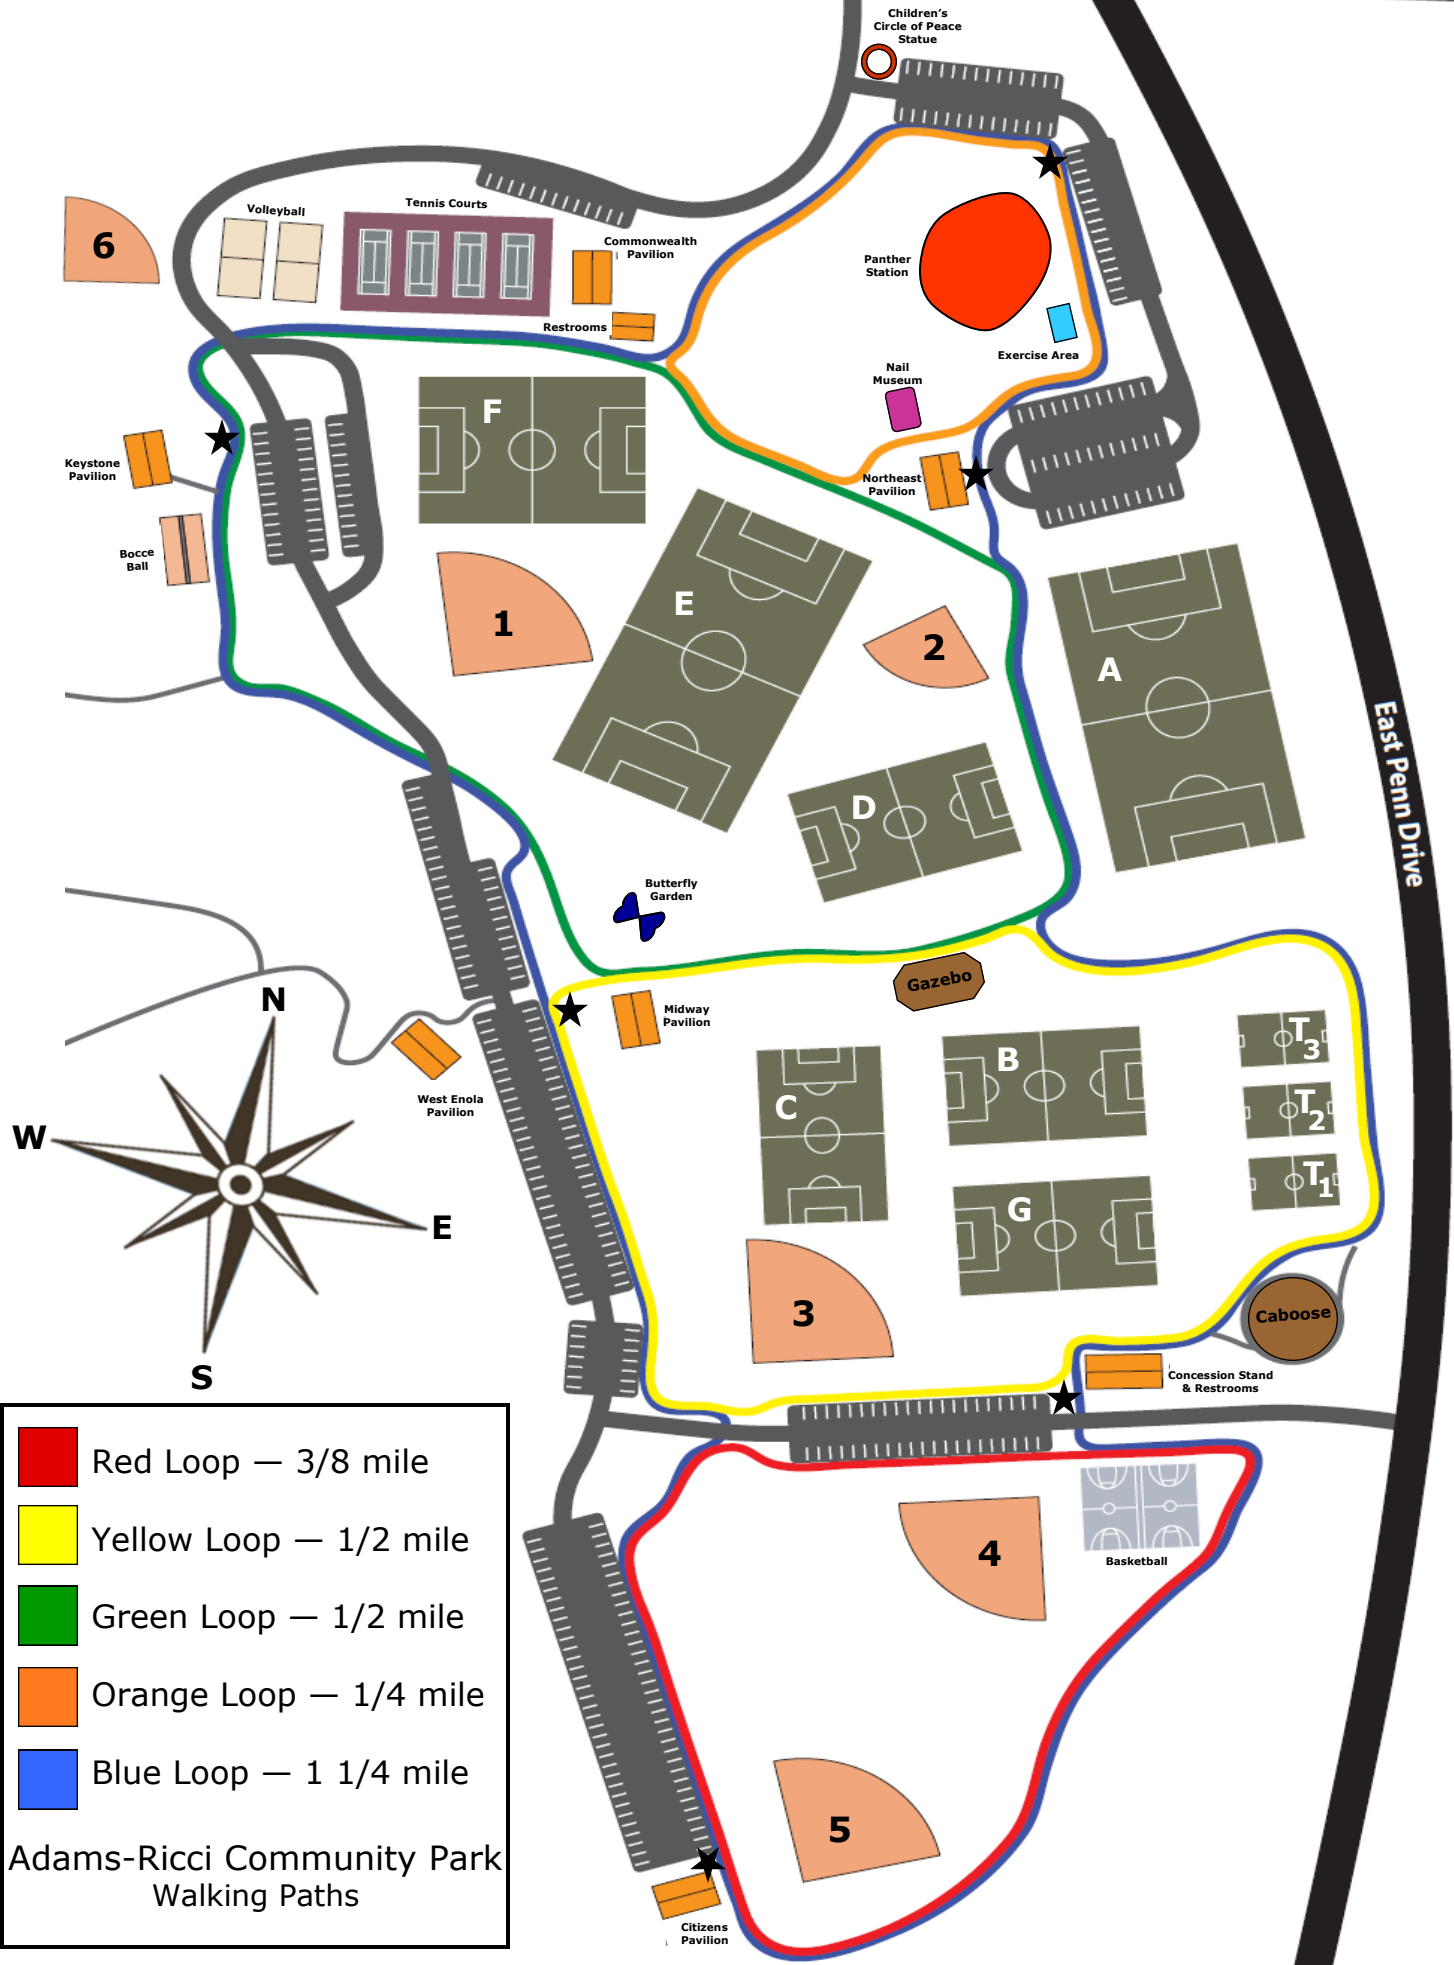

Magaro Road

East Penn Drive

Adams-Ricci Community Park Walking Paths

- Red Loop — 3/8 mile
- Yellow Loop — 1/2 mile
- Green Loop — 1/2 mile
- Orange Loop — 1/4 mile
- Blue Loop — 1 1/4 mile