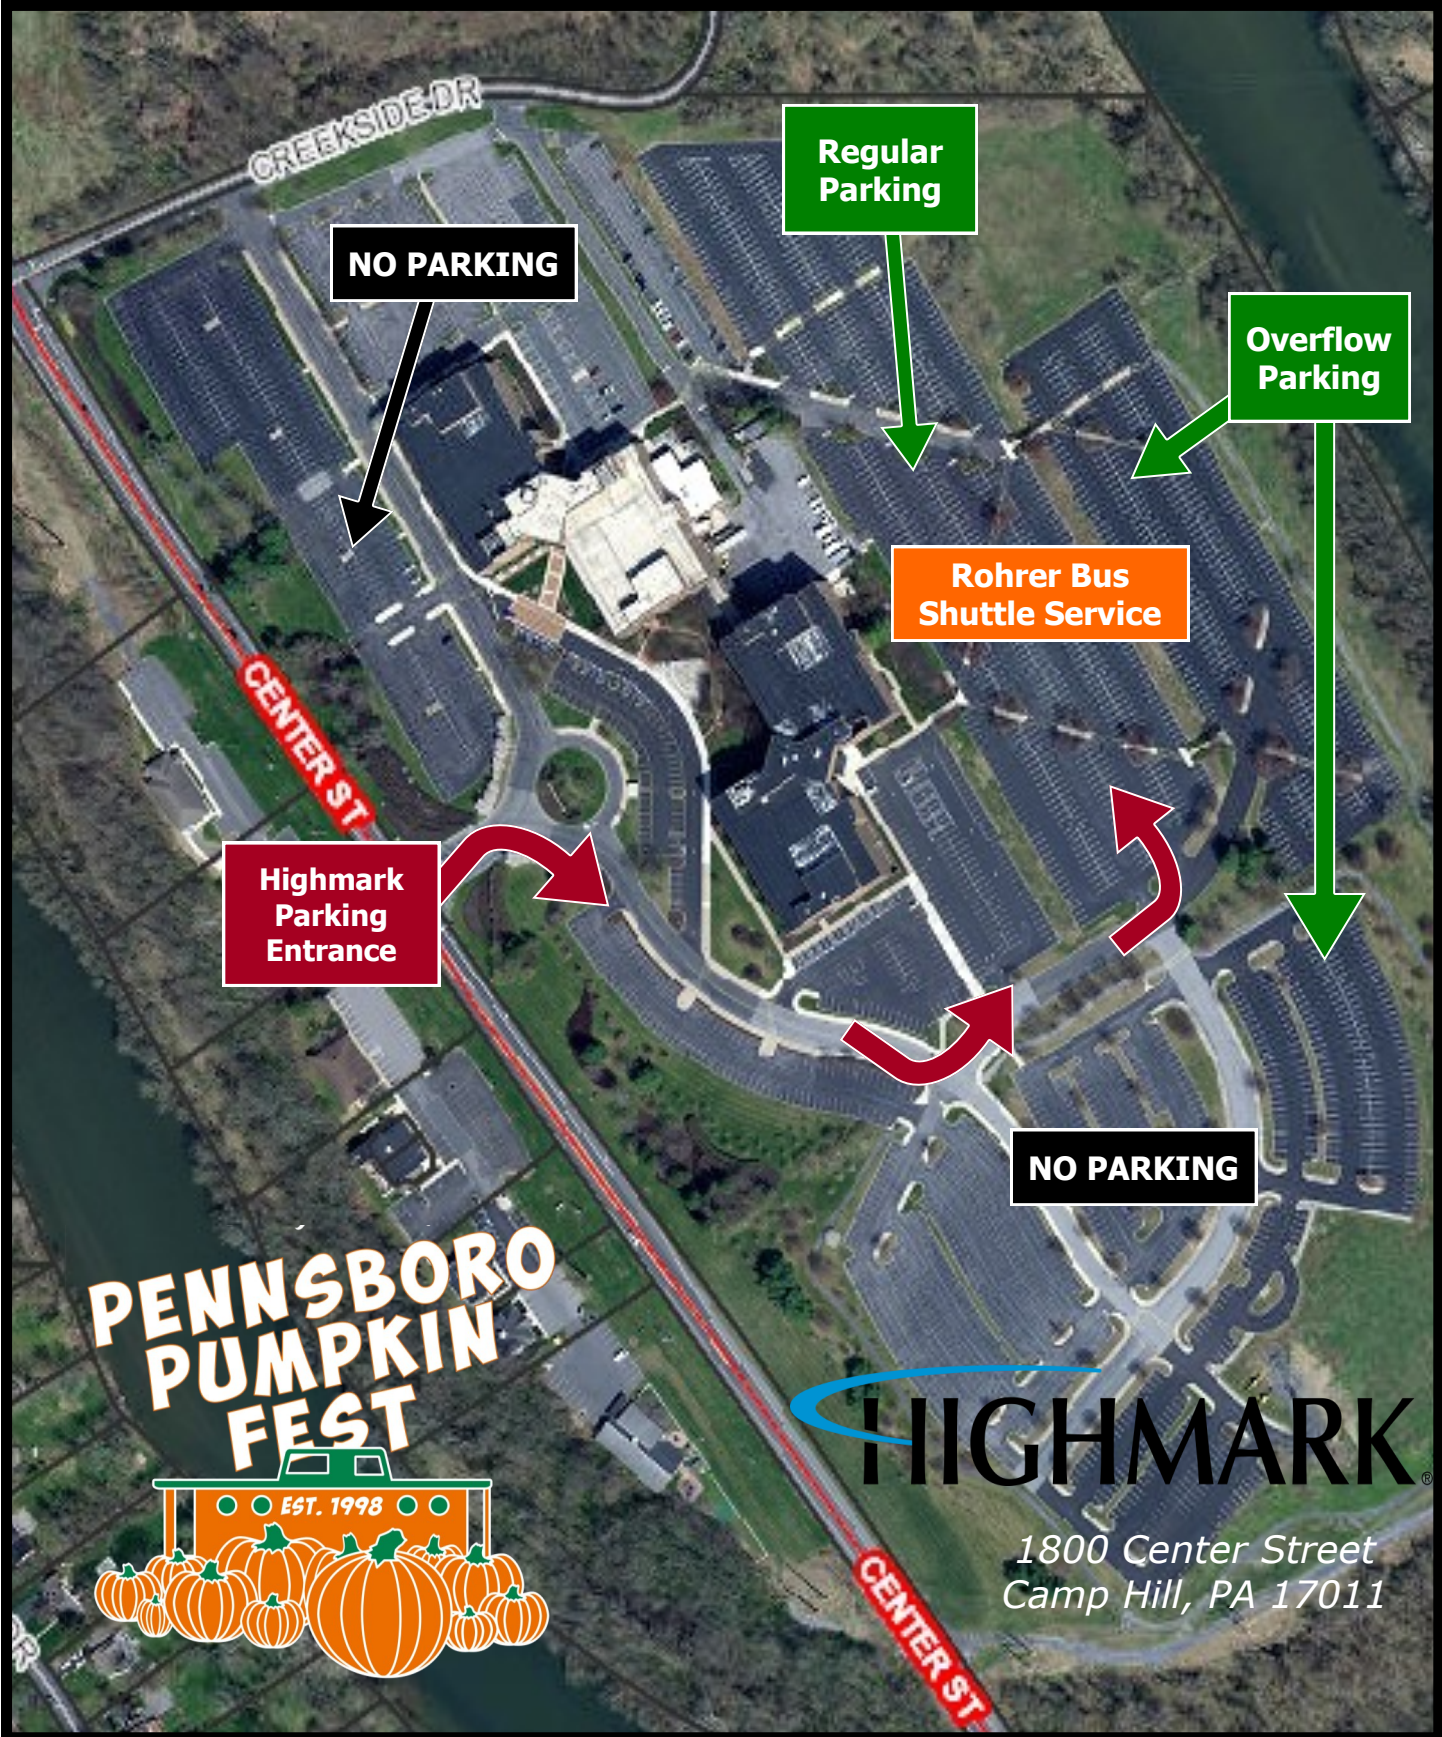

# PARKING MAP

**NO PARKING**

**Regular Parking**

**Overflow Parking**

**Rohrer Bus Shuttle Service**

**Highmark Parking Entrance**

**NO PARKING**

**PENNSBORO PUMPKIN FEST**

**HIGHMARK**

1800 Center Street  
Camp Hill, PA 17011